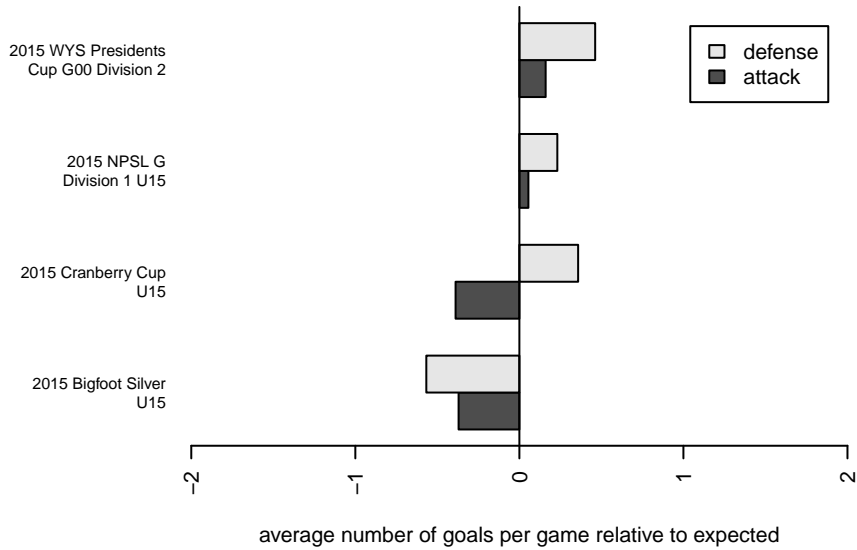

Performance relative to 13 month average