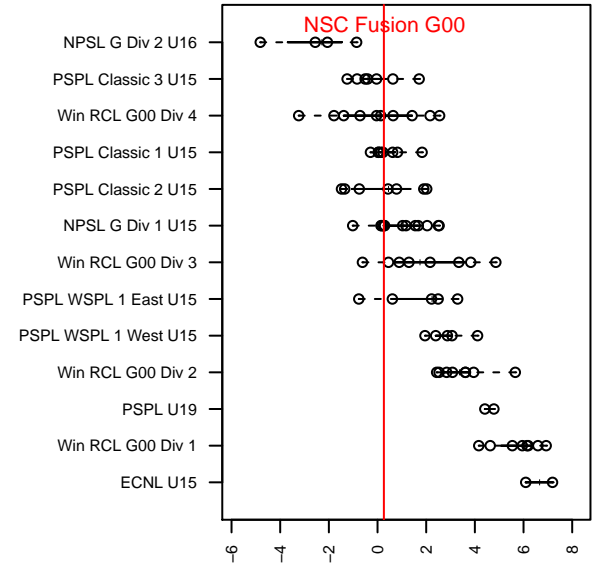

**attack and defense rating
relative to others at age
and all opponents in last 13 months**